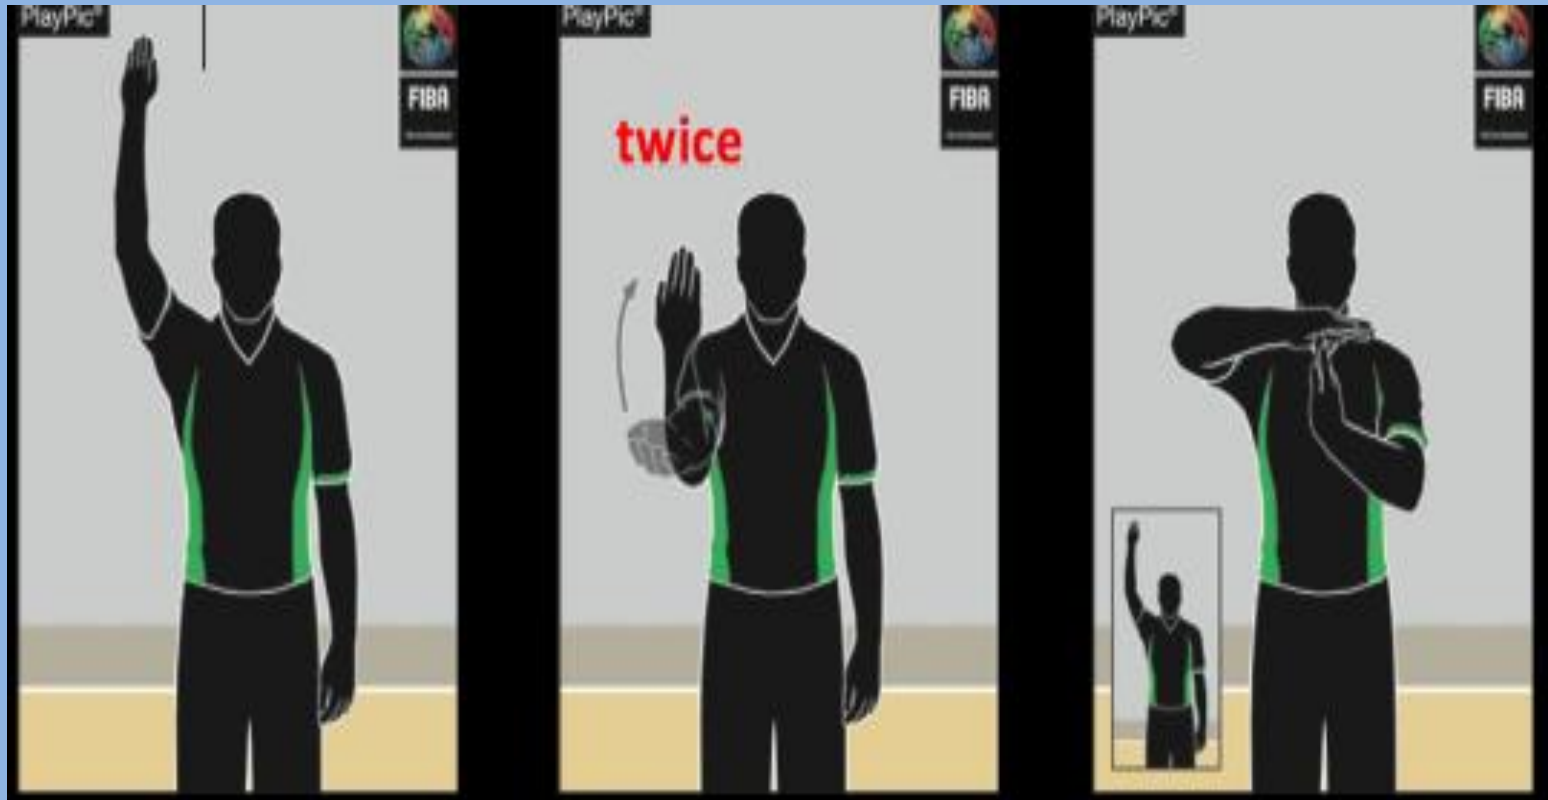

ИЗМЕНИ 2016

ИЗМЕНИ 2016

ПРОТОКОЛ за ФЕЈК Фаул (лажен фаул)

Досудување на ТГ за ФЕЈК

- а) Сигнал за запирање на часовникот**
- б) Јасно видлив Фејк сигнал**
- в) Сигнал за досудена ТГ**

ИЗМЕНИ 2016

ТОЛКУВАЊА 2016

ИЗМЕНИ :

- 16-9** **Statement** A goal is made when a live ball enters the basket from above and remains within or passes through the basket entirely. When
- the game clock shows 2:00 minutes in a period or in an extra period
 - a defensive team requires a time-out at any time during the game after a basket has been scored
- the game clock shall be stopped when the ball has clearly passed the basket as shown in Diagram 1.